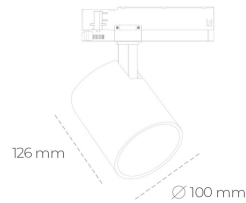

SPOTLIGHT LIDER A 957 19W 23° WHITE SPECIAL ON/OFF

Article number: N004-K0003-CC957-H5-G23-ZE53_500-S1-###

LED	COB
Light colour	5700 [K] SPECIAL
CRI	90
Led chip flux	2551 [lm]
Luminous flux	2295 [lm]
System power	19 [W]
Luminaire Efficiency	121 [lm/W]
Beam angle	23°
Controller	ON/OFF
MacAdam	3 SDCM

Spotlight LED

Track mounted LED spotlight. Aluminium housing. Ceiling base installation possible. Available in white, black and grey. Any RAL palette colour available on enquiry. Reflector beams available: 15°, 23°, 38°, 45° and 60°. Maximum power is 31W.

LUMINAIRE

Weight	0.7 [kg]
Protection rating IP , IK , class	IP 20, IK 01,
Luminaire colour	WHITE
Cover	Plastic
Operating voltage	220-240V 50-60Hz

Note: All data are typical values. Tolerance of measurements +/-10%
System features may change with product improvements due to technical advances.