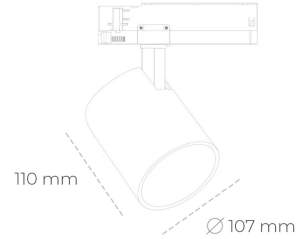

SPOTLIGHT LIDER A 957 25W 15° WHITE SPECIAL ON/OFF

Article number: N004-K0003-CC957-H5-G15-ZE53_650-S1-###

LED	COB
Light colour	5700 [K] SPECIAL
CRI	90
Led chip flux	3255 [lm]
Luminous flux	2929 [lm]
System power	25 [W]
Luminaire Efficiency	117 [lm/W]
Beam angle	15°
Controller	ON/OFF
MacAdam	3 SDCM

Spotlight LED

Track mounted LED spotlight. Aluminium housing. Ceiling base installation possible. Available in white, black and grey. Any RAL palette colour available on enquiry. Reflector beams available: 15°, 23°, 38°, 45° and 60°. Maximum power is 31W.

LUMINAIRE

Weight	0,7 [kg]
Protection rating IP , IK , class	IP 20, IK 1,
Luminaire colour	WHITE
Cover	Plastic
Operating voltage	220-240V 50-60Hz

Note: All data are typical values. Tolerance of measurements +/-10% System features may change with product improvements due to technical advances.