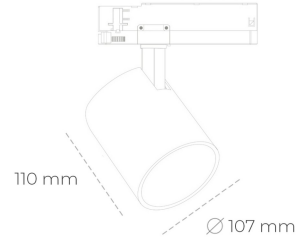

## SPOTLIGHT LIDER A 957 19W 15° WHITE SPECIAL ON/OFF

Article number: N004-K0003-CC957-H5-G15-ZE53\_500-S1-###

LED	COB
Light colour	5700 [K] SPECIAL
CRI	90
Led chip flux	2551 [lm]
Luminous flux	2295 [lm]
System power	19 [W]
Luminaire Efficiency	121 [lm/W]
Beam angle	15°
Controller	ON/OFF
MacAdam	3 SDCM

### Spotlight LED

Track mounted LED spotlight. Aluminium housing. Ceiling base installation possible. Available in white, black and grey. Any RAL palette colour available on enquiry. Reflector beams available: 15°, 23°, 38°, 45° and 60°. Maximum power is 31W.

### LUMINAIRE

Weight	0,7 [kg]
Protection rating IP , IK , class	IP 20, IK 1,
Luminaire colour	WHITE
Cover	Plastic
Operating voltage	220-240V 50-60Hz

Note: All data are typical values. Tolerance of measurements +/-10% System features may change with product improvements due to technical advances.