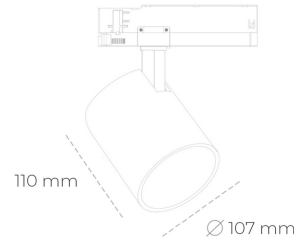

SPOTLIGHT LIDER A 942 31W 15° WHITE MEAT WHITE ON/OFF

Article number: N004-K0003-CC942-H5-G15-ZE53_800-S1-###

LED	COB
Light colour	4200 [K] MEAT WHITE
CRI	90
Led chip flux	3040 [lm]
Luminous flux	2736 [lm]
System power	31 [W]
Luminaire Efficiency	88 [lm/W]
Beam angle	15°
Controller	ON/OFF
MacAdam	3 SDCM

Spotlight LED

Track mounted LED spotlight. Aluminium housing. Ceiling base installation possible. Available in white, black and grey. Any RAL palette colour available on enquiry. Reflector beams available: 15°, 23°, 38°, 45° and 60°. Maximum power is 31W.

LUMINAIRE

Weight	0,7 [kg]
Protection rating IP , IK , class	IP 20, IK 1,
Luminaire colour	WHITE
Cover	Plastic
Operating voltage	220-240V 50-60Hz

Note: All data are typical values. Tolerance of measurements +/-10% System features may change with product improvements due to technical advances.