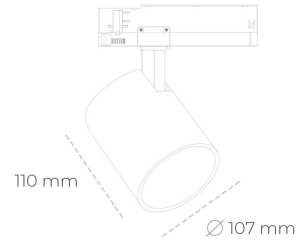

SPOTLIGHT LIDER A 940 25W 60° WHITE HI EFFICIENT ON/OFF

Article number: N004-K0003-BB940-H5-G60-ZE53_650-S1-###

| | |
|----------------------|-----------------------|
| LED | COB |
| Light colour | 4000 [K] HI EFFICIENT |
| CRI | 90 |
| Led chip flux | 4090 [lm] |
| Luminous flux | 3681 [lm] |
| System power | 25 [W] |
| Luminaire Efficiency | 147 [lm/W] |
| Beam angle | 60° |
| Controller | ON/OFF |
| MacAdam | 3 SDCM |

Spotlight LED

Track mounted LED spotlight. Aluminium housing. Ceiling base installation possible. Available in white, black and grey. Any RAL palette colour available on enquiry. Reflector beams available: 15°, 23°, 38°, 45° and 60°. Maximum power is 31W.

LUMINAIRE

| | |
|-----------------------------------|------------------|
| Weight | 0,7 [kg] |
| Protection rating IP , IK , class | IP 20, IK 1, |
| Luminaire colour | WHITE |
| Cover | Plastic |
| Operating voltage | 220-240V 50-60Hz |