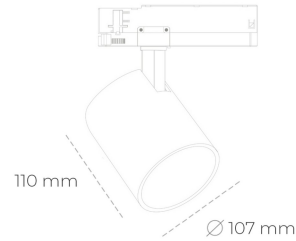

SPOTLIGHT LIDER A 940 19W 60° WHITE HI EFFICIENT ON/OFF

Article number: N004-K0003-BB940-H5-G60-ZE53_500-S1-###

LED	COB
Light colour	4000 [K] HI EFFICIENT
CRI	90
Led chip flux	3189 [lm]
Luminous flux	2870 [lm]
System power	19 [W]
Luminaire Efficiency	151 [lm/W]
Beam angle	60°
Controller	ON/OFF
MacAdam	3 SDCM

Spotlight LED

Track mounted LED spotlight. Aluminium housing. Ceiling base installation possible. Available in white, black and grey. Any RAL palette colour available on enquiry. Reflector beams available: 15°, 23°, 38°, 45° and 60°. Maximum power is 31W.

LUMINAIRE

Weight	0,7 [kg]
Protection rating IP , IK , class	IP 20, IK 1,
Luminaire colour	WHITE
Cover	Plastic
Operating voltage	220-240V 50-60Hz

Note: All data are typical values. Tolerance of measurements +/-10% System features may change with product improvements due to technical advances.