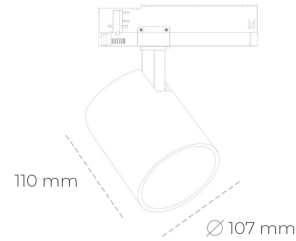

SPOTLIGHT LIDER A 940 10W 38° WHITE HI EFFICIENT ON/OFF

Article number: N004-K0003-BB940-H5-G38-ZE63_250-S1-###

LED	COB
Light colour	4000 [K] HI EFFICIENT
CRI	90
Led chip flux	1625 [lm]
Luminous flux	1462 [lm]
System power	10 [W]
Luminaire Efficiency	146 [lm/W]
Beam angle	38°
Controller	ON/OFF
MacAdam	3 SDCM

Spotlight LED

Track mounted LED spotlight. Aluminium housing. Ceiling base installation possible. Available in white, black and grey. Any RAL palette colour available on enquiry. Reflector beams available: 15°, 23°, 38°, 45° and 60°. Maximum power is 31W.

LUMINAIRE

Weight	0,7 [kg]
Protection rating IP , IK , class	IP 20, IK 1,
Luminaire colour	WHITE
Cover	Plastic
Operating voltage	220-240V 50-60Hz

Note: All data are typical values. Tolerance of measurements +/-10% System features may change with product improvements due to technical advances.