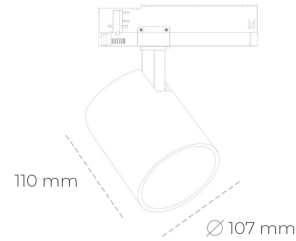

SPOTLIGHT LIDER A 935 25W 60° WHITE HI EFFICIENT ON/OFF

Article number: N004-K0003-BB935-H5-G60-ZE53_650-S1-###

LED	COB
Light colour	3500 [K] HI EFFICIENT
CRI	90
Led chip flux	3904 [lm]
Luminous flux	3513 [lm]
System power	25 [W]
Luminaire Efficiency	141 [lm/W]
Beam angle	60°
Controller	ON/OFF
MacAdam	3 SDCM

Spotlight LED

Track mounted LED spotlight. Aluminium housing. Ceiling base installation possible. Available in white, black and grey. Any RAL palette colour available on enquiry. Reflector beams available: 15°, 23°, 38°, 45° and 60°. Maximum power is 31W.

LUMINAIRE

Weight	0,7 [kg]
Protection rating IP , IK , class	IP 20, IK 1,
Luminaire colour	WHITE
Cover	Plastic
Operating voltage	220-240V 50-60Hz

Note: All data are typical values. Tolerance of measurements +/-10% System features may change with product improvements due to technical advances.