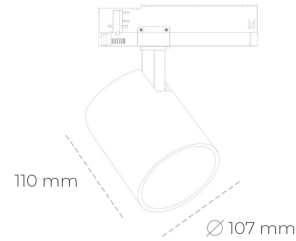

SPOTLIGHT LIDER A 935 19W 38° WHITE HI EFFICIENT ON/OFF

Article number: N004-K0003-BB935-H5-G38-ZE53_500-S1-###

LED	COB
Light colour	3500 [K] HI EFFICIENT
CRI	90
Led chip flux	3054 [lm]
Luminous flux	2748 [lm]
System power	19 [W]
Luminaire Efficiency	145 [lm/W]
Beam angle	38°
Controller	ON/OFF
MacAdam	3 SDCM

Spotlight LED

Track mounted LED spotlight. Aluminium housing. Ceiling base installation possible. Available in white, black and grey. Any RAL palette colour available on enquiry. Reflector beams available: 15°, 23°, 38°, 45° and 60°. Maximum power is 31W.

LUMINAIRE

Weight	0,7 [kg]
Protection rating IP , IK , class	IP 20, IK 1,
Luminaire colour	WHITE
Cover	Plastic
Operating voltage	220-240V 50-60Hz

Note: All data are typical values. Tolerance of measurements +/-10% System features may change with product improvements due to technical advances.