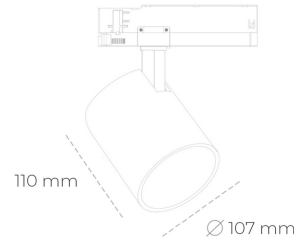

SPOTLIGHT LIDER A 935 31W 23° WHITE HI EFFICIENT ON/OFF

Article number: N004-K0003-BB935-H5-G23-ZE53_800-S1-###

LED	COB
Light colour	3500 [K] HI EFFICIENT
CRI	90
Led chip flux	4723 [lm]
Luminous flux	4250 [lm]
System power	31 [W]
Luminaire Efficiency	137 [lm/W]
Beam angle	23°
Controller	ON/OFF
MacAdam	3 SDCM

Spotlight LED

Track mounted LED spotlight. Aluminium housing. Ceiling base installation possible. Available in white, black and grey. Any RAL palette colour available on enquiry. Reflector beams available: 15°, 23°, 38°, 45° and 60°. Maximum power is 31W.

LUMINAIRE

Weight	0,7 [kg]
Protection rating IP , IK , class	IP 20, IK 1,
Luminaire colour	WHITE
Cover	Plastic
Operating voltage	220-240V 50-60Hz

Note: All data are typical values. Tolerance of measurements +/-10% System features may change with product improvements due to technical advances.