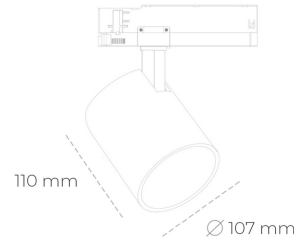

SPOTLIGHT LIDER A 935 21W 23° WHITE HI EFFICIENT ON/OFF

Article number: N004-K0003-BB935-H5-G23-ZE53_550-S1-###

LED	COB
Light colour	3500 [K] HI EFFICIENT
CRI	90
Led chip flux	3341 [lm]
Luminous flux	3006 [lm]
System power	21 [W]
Luminaire Efficiency	143 [lm/W]
Beam angle	23°
Controller	ON/OFF
MacAdam	3 SDCM

Spotlight LED

Track mounted LED spotlight. Aluminium housing. Ceiling base installation possible. Available in white, black and grey. Any RAL palette colour available on enquiry. Reflector beams available: 15°, 23°, 38°, 45° and 60°. Maximum power is 31W.

LUMINAIRE

Weight	0,7 [kg]
Protection rating IP , IK , class	IP 20, IK 1,
Luminaire colour	WHITE
Cover	Plastic
Operating voltage	220-240V 50-60Hz

Note: All data are typical values. Tolerance of measurements +/-10% System features may change with product improvements due to technical advances.