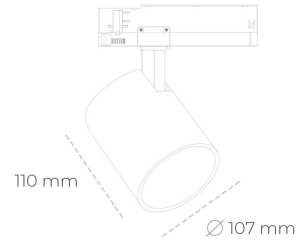

## SPOTLIGHT LIDER A 930 23W 15° WHITE HI EFFICIENT ON/OFF

Article number: N004-K0003-BB930-H5-G15-ZE53\_600-S1-###

LED	COB
Light colour	3000 [K] HI EFFICIENT
CRI	90
Led chip flux	3787 [lm]
Luminous flux	3408 [lm]
System power	23 [W]
Luminaire Efficiency	148 [lm/W]
Beam angle	15°
Controller	ON/OFF
MacAdam	3 SDCM

### Spotlight LED

Track mounted LED spotlight. Aluminium housing. Ceiling base installation possible. Available in white, black and grey. Any RAL palette colour available on enquiry. Reflector beams available: 15°, 23°, 38°, 45° and 60°. Maximum power is 31W.

### LUMINAIRE

Weight	0,7 [kg]
Protection rating IP , IK , class	IP 20, IK 1,
Luminaire colour	WHITE
Cover	Plastic
Operating voltage	220-240V 50-60Hz

Note: All data are typical values. Tolerance of measurements +/-10% System features may change with product improvements due to technical advances.