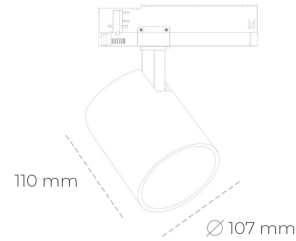

SPOTLIGHT LIDER A 825 14W 60° BLACK BREAD ON/OFF

Article number: N004-K0002-VF825-H5-G60-ZE52_350-S1-###

LED	COB
Light colour	2500 [K] BREAD
CRI	80
Led chip flux	1674 [lm]
Luminous flux	1506 [lm]
System power	14 [W]
Luminaire Efficiency	108 [lm/W]
Beam angle	60°
Controller	ON/OFF
MacAdam	3 SDCM

Spotlight LED

Track mounted LED spotlight. Aluminium housing. Ceiling base installation possible. Available in white, black and grey. Any RAL palette colour available on enquiry. Reflector beams available: 15°, 23°, 38°, 45° and 60°. Maximum power is 31W.

LUMINAIRE

Weight	0,7 [kg]
Protection rating IP , IK , class	IP 20, IK 1,
Luminaire colour	BLACK
Cover	Plastic
Operating voltage	220-240V 50-60Hz

Note: All data are typical values. Tolerance of measurements +/-10% System features may change with product improvements due to technical advances.