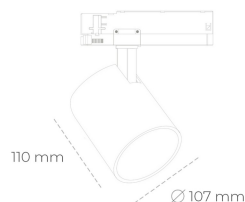

# SPOTLIGHT LIDER A 825 25W 45° BLACK BREAD ON/OFF

Article number: N004-K0002-VF825-H5-G45-ZE52\_650-S1-###

LED	COB
Light colour	2500 [K] BREAD
CRI	80
Led chip flux	3042 [lm]
Luminous flux	2737 [lm]
System power	25 [W]
Luminaire Efficiency	109 [lm/W]
Beam angle	45°
Controller	ON/OFF
MacAdam	3 SDCM

## Spotlight LED

Track mounted LED spotlight. Aluminium housing. Ceiling base installation possible. Available in white, black and grey. Any RAL palette colour available on enquiry. Reflector beams available: 15°, 23°, 38°, 45° and 60°. Maximum power is 31W.

## LUMINAIRE

Weight	0.7 [kg]
Protection rating IP , IK , class	IP 20, IK 01,
Luminaire colour	BLACK
Cover	Plastic
Operating voltage	220-240V 50-60Hz

Note: All data are typical values. Tolerance of measurements +/-10%  
System features may change with product improvements due to technical advances.