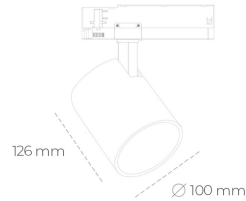

# SPOTLIGHT LIDER A 825 14W 38° BLACK BREAD ON/OFF

Article number: N004-K0002-VF825-H5-G38-ZE52\_350-S1-###

LED	COB
Light colour	2500 [K] BREAD
CRI	80
Led chip flux	1674 [lm]
Luminous flux	1506 [lm]
System power	14 [W]
Luminaire Efficiency	108 [lm/W]
Beam angle	38°
Controller	ON/OFF
MacAdam	3 SDCM

### Spotlight LED

Track mounted LED spotlight. Aluminium housing. Ceiling base installation possible. Available in white, black and grey. Any RAL palette colour available on enquiry. Reflector beams available: 15°, 23°, 38°, 45° and 60°. Maximum power is 31W.

### LUMINAIRE

Weight	0.7 [kg]
Protection rating IP , IK , class	IP 20, IK 01,
Luminaire colour	BLACK
Cover	Plastic
Operating voltage	220-240V 50-60Hz

Note: All data are typical values. Tolerance of measurements +/-10%  
System features may change with product improvements due to technical advances.