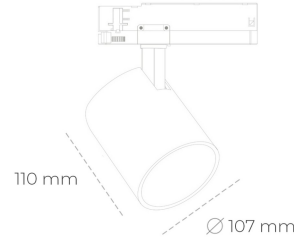

SPOTLIGHT LIDER A 825 27W 23° BLACK BREAD ON/OFF

LED	COB
Light colour	2500 [K] BREAD
CRI	80
Led chip flux	3169 [lm]
Luminous flux	2852 [lm]
System power	27 [W]
Luminaire Efficiency	106 [lm/W]
Beam angle	23°
Controller	ON/OFF
MacAdam	3 SDCM

Spotlight LED

Track mounted LED spotlight. Aluminium housing. Ceiling base installation possible. Available in white, black and grey. Any RAL palette colour available on enquiry. Reflector beams available: 15°, 23°, 38°, 45° and 60°. Maximum power is 31W.

LUMINAIRE

Weight	0,7 [kg]
Protection rating IP , IK , class	IP 20, IK 1,
Luminaire colour	BLACK
Cover	Plastic
Operating voltage	220-240V 50-60Hz

Note: All data are typical values. Tolerance of measurements +/-10% System features may change with product improvements due to technical advances.

OPTIONS

RAL colours on inquiry, honeycomb louver on inquiry , Casambi on inquiry, DALI on inquiry, Phase-cut dimming on inquiry.

Generated: 21.06.2024

+48 32 388 80 00

www.cora.pl
cora@cora.pl

Street: Ignatza Hakuby 18
41-914 Bytom, Polska