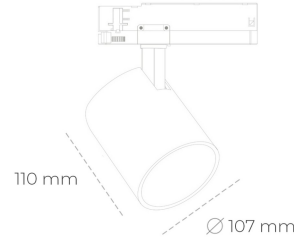

SPOTLIGHT LIDER A 825 25W 23° BLACK BREAD ON/OFF

Article number: N004-K0002-VF825-H5-G23-ZE52_650-S1-###

LED	COB
Light colour	2500 [K] BREAD
CRI	80
Led chip flux	3042 [lm]
Luminous flux	2737 [lm]
System power	25 [W]
Luminaire Efficiency	109 [lm/W]
Beam angle	23°
Controller	ON/OFF
MacAdam	3 SDCM

Spotlight LED

Track mounted LED spotlight. Aluminium housing. Ceiling base installation possible. Available in white, black and grey. Any RAL palette colour available on enquiry. Reflector beams available: 15°, 23°, 38°, 45° and 60°. Maximum power is 31W.

LUMINAIRE

Weight	0,7 [kg]
Protection rating IP , IK , class	IP 20, IK 1,
Luminaire colour	BLACK
Cover	Plastic
Operating voltage	220-240V 50-60Hz

Note: All data are typical values. Tolerance of measurements +/-10% System features may change with product improvements due to technical advances.