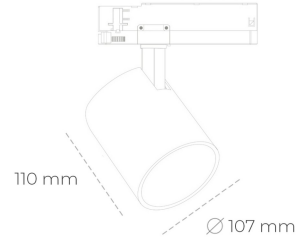

## SPOTLIGHT LIDER A 825 21W 23° BLACK BREAD ON/OFF

Article number: N004-K0002-VF825-H5-G23-ZE52\_550-S1-###

LED	COB
Light colour	2500 [K] BREAD
CRI	80
Led chip flux	2574 [lm]
Luminous flux	2316 [lm]
System power	21 [W]
Luminaire Efficiency	110 [lm/W]
Beam angle	23°
Controller	ON/OFF
MacAdam	3 SDCM

### Spotlight LED

Track mounted LED spotlight. Aluminium housing. Ceiling base installation possible. Available in white, black and grey. Any RAL palette colour available on enquiry. Reflector beams available: 15°, 23°, 38°, 45° and 60°. Maximum power is 31W.

### LUMINAIRE

Weight	0,7 [kg]
Protection rating IP , IK , class	IP 20, IK 1,
Luminaire colour	BLACK
Cover	Plastic
Operating voltage	220-240V 50-60Hz

Note: All data are typical values. Tolerance of measurements +/-10% System features may change with product improvements due to technical advances.