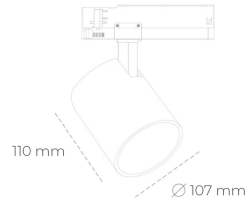

SPOTLIGHT LIDER A 825 19W 15° BLACK BREAD ON/OFF

Article number: N004-K0002-VF825-H5-G15-ZE52_500-S1-###

LED	COB
Light colour	2500 [K] BREAD
CRI	80
Led chip flux	2340 [lm]
Luminous flux	2106 [lm]
System power	19 [W]
Luminaire Efficiency	111 [lm/W]
Beam angle	15°
Controller	ON/OFF
MacAdam	3 SDCM

Spotlight LED

Track mounted LED spotlight. Aluminium housing. Ceiling base installation possible. Available in white, black and grey. Any RAL palette colour available on enquiry. Reflector beams available: 15°, 23°, 38°, 45° and 60°. Maximum power is 31W.

LUMINAIRE

Weight	0.7 [kg]
Protection rating IP , IK , class	IP 20, IK 01,
Luminaire colour	BLACK
Cover	Plastic
Operating voltage	220-240V 50-60Hz

Note: All data are typical values. Tolerance of measurements +/-10%
System features may change with product improvements due to technical advances.