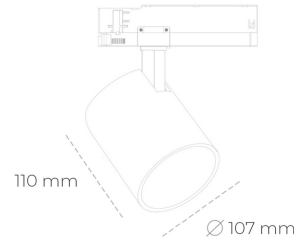

SPOTLIGHT LIDER A 820 27W 60° BLACK MEAT PINK ON/OFF

Article number: N004-K0002-VE820-H5-G60-ZE52_700-S1-###

LED	COB
Light colour	2000 [K] MEAT PINK
CRI	80
Led chip flux	2349 [lm]
Luminous flux	2114 [lm]
System power	27 [W]
Luminaire Efficiency	78 [lm/W]
Beam angle	60°
Controller	ON/OFF
MacAdam	3 SDCM

Spotlight LED

Track mounted LED spotlight. Aluminium housing. Ceiling base installation possible. Available in white, black and grey. Any RAL palette colour available on enquiry. Reflector beams available: 15°, 23°, 38°, 45° and 60°. Maximum power is 31W.

LUMINAIRE

Weight	0,7 [kg]
Protection rating IP , IK , class	IP 20, IK 1,
Luminaire colour	BLACK
Cover	Plastic
Operating voltage	220-240V 50-60Hz

Note: All data are typical values. Tolerance of measurements +/-10% System features may change with product improvements due to technical advances.