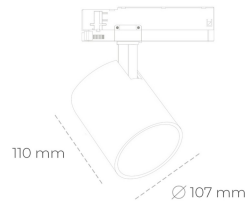

SPOTLIGHT LIDER A 820 25W 60° BLACK MEAT PINK ON/OFF

Article number: N004-K0002-VE820-H5-G60-ZE52_650-S1-###

LED	COB
Light colour	2000 [K] MEAT PINK
CRI	80
Led chip flux	2181 [lm]
Luminous flux	1962 [lm]
System power	25 [W]
Luminaire Efficiency	78 [lm/W]
Beam angle	60°
Controller	ON/OFF
MacAdam	3 SDCM

Spotlight LED

Track mounted LED spotlight. Aluminium housing. Ceiling base installation possible. Available in white, black and grey. Any RAL palette colour available on enquiry. Reflector beams available: 15°, 23°, 38°, 45° and 60°. Maximum power is 31W.

LUMINAIRE

Weight	0.7 [kg]
Protection rating IP , IK , class	IP 20, IK 01,
Luminaire colour	BLACK
Cover	Plastic
Operating voltage	220-240V 50-60Hz

Note: All data are typical values. Tolerance of measurements +/-10%
System features may change with product improvements due to technical advances.