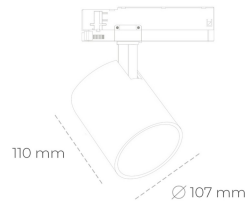

SPOTLIGHT LIDER A 820 19W 60° BLACK MEAT PINK ON/OFF

Article number: N004-K0002-VE820-H5-G60-ZE52_500-S1-###

LED	COB
Light colour	2000 [K] MEAT PINK
CRI	80
Led chip flux	1741 [lm]
Luminous flux	1566 [lm]
System power	19 [W]
Luminaire Efficiency	82 [lm/W]
Beam angle	60°
Controller	ON/OFF
MacAdam	3 SDCM

Spotlight LED

Track mounted LED spotlight. Aluminium housing. Ceiling base installation possible. Available in white, black and grey. Any RAL palette colour available on enquiry. Reflector beams available: 15°, 23°, 38°, 45° and 60°. Maximum power is 31W.

LUMINAIRE

Weight	0.7 [kg]
Protection rating IP , IK , class	IP 20, IK 01,
Luminaire colour	BLACK
Cover	Plastic
Operating voltage	220-240V 50-60Hz

Note: All data are typical values. Tolerance of measurements +/-10%
System features may change with product improvements due to technical advances.