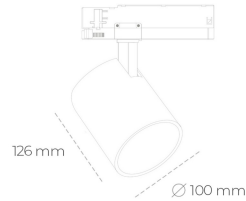

SPOTLIGHT LIDER A 820 31W 45° BLACK MEAT PINK ON/OFF

Article number: N004-K0002-VE820-H5-G45-ZE52_800-S1-###

LED	COB
Light colour	2000 [K] MEAT PINK
CRI	80
Led chip flux	2495 [lm]
Luminous flux	2245 [lm]
System power	31 [W]
Luminaire Efficiency	72 [lm/W]
Beam angle	45°
Controller	ON/OFF
MacAdam	3 SDCM

Spotlight LED

Track mounted LED spotlight. Aluminium housing. Ceiling base installation possible. Available in white, black and grey. Any RAL palette colour available on enquiry. Reflector beams available: 15°, 23°, 38°, 45° and 60°. Maximum power is 31W.

LUMINAIRE

Weight	0.7 [kg]
Protection rating IP , IK , class	IP 20, IK 01,
Luminaire colour	BLACK
Cover	Plastic
Operating voltage	220-240V 50-60Hz

Note: All data are typical values. Tolerance of measurements +/-10%
System features may change with product improvements due to technical advances.