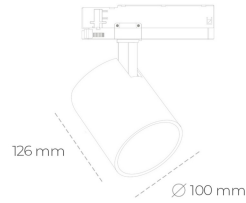

SPOTLIGHT LIDER A 820 23W 45° BLACK MEAT PINK ON/OFF

Article number: N004-K0002-VE820-H5-G45-ZE52_600-S1-###

LED	COB
Light colour	2000 [K] MEAT PINK
CRI	80
Led chip flux	2013 [lm]
Luminous flux	1811 [lm]
System power	23 [W]
Luminaire Efficiency	79 [lm/W]
Beam angle	45°
Controller	ON/OFF
MacAdam	3 SDCM

Spotlight LED

Track mounted LED spotlight. Aluminium housing. Ceiling base installation possible. Available in white, black and grey. Any RAL palette colour available on enquiry. Reflector beams available: 15°, 23°, 38°, 45° and 60°. Maximum power is 31W.

LUMINAIRE

Weight	0.7 [kg]
Protection rating IP , IK , class	IP 20, IK 01,
Luminaire colour	BLACK
Cover	Plastic
Operating voltage	220-240V 50-60Hz

Note: All data are typical values. Tolerance of measurements +/-10%
System features may change with product improvements due to technical advances.