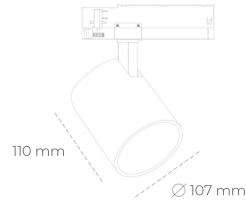

SPOTLIGHT LIDER A 940 31W 60° BLACK | ON/OFF

Article number: N004-K0002-RF940-H5-G60-ZE52_800-S1-###

LED	COB
Light colour	4000 [K]
CRI	90
Led chip flux	3866 [lm]
Luminous flux	3479 [lm]
System power	31 [W]
Luminaire Efficiency	112 [lm/W]
Beam angle	60°
Controller	ON/OFF
MacAdam	3 SDCM

Spotlight LED

Track mounted LED spotlight. Aluminium housing. Ceiling base installation possible. Available in white, black and grey. Any RAL palette colour available on enquiry. Reflector beams available: 15°, 23°, 38°, 45° and 60°. Maximum power is 31W.

LUMINAIRE

Weight	0.7 [kg]
Protection rating IP , IK , class	IP 20, IK 01,
Luminaire colour	BLACK
Cover	Plastic
Operating voltage	220-240V 50-60Hz

Note: All data are typical values. Tolerance of measurements +/-10%
System features may change with product improvements due to technical advances.