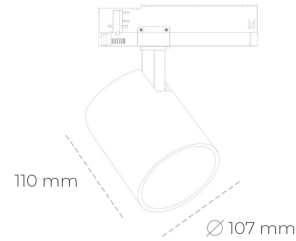

SPOTLIGHT LIDER A 940 23W 60° BLACK | ON/OFF

Article number: N004-K0002-RF940-H5-G60-ZE52_600-S1-###

LED	COB
Light colour	4000 [K]
CRI	90
Led chip flux	2899 [lm]
Luminous flux	2609 [lm]
System power	23 [W]
Luminaire Efficiency	113 [lm/W]
Beam angle	60°
Controller	ON/OFF
MacAdam	3 SDCM

Spotlight LED

Track mounted LED spotlight. Aluminium housing. Ceiling base installation possible. Available in white, black and grey. Any RAL palette colour available on enquiry. Reflector beams available: 15°, 23°, 38°, 45° and 60°. Maximum power is 31W.

LUMINAIRE

Weight	0,7 [kg]
Protection rating IP , IK , class	IP 20, IK 1,
Luminaire colour	BLACK
Cover	Plastic
Operating voltage	220-240V 50-60Hz

Note: All data are typical values. Tolerance of measurements +/-10% System features may change with product improvements due to technical advances.