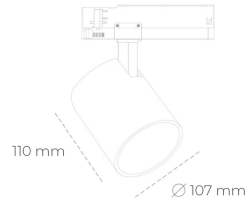

SPOTLIGHT LIDER A 940 19W 60° BLACK | ON/OFF

Article number: N004-K0002-RF940-H5-G60-ZE52_500-S1-###

LED	COB
Light colour	4000 [K]
CRI	90
Led chip flux	2416 [lm]
Luminous flux	2174 [lm]
System power	19 [W]
Luminaire Efficiency	114 [lm/W]
Beam angle	60°
Controller	ON/OFF
MacAdam	3 SDCM

Spotlight LED

Track mounted LED spotlight. Aluminium housing. Ceiling base installation possible. Available in white, black and grey. Any RAL palette colour available on enquiry. Reflector beams available: 15°, 23°, 38°, 45° and 60°. Maximum power is 31W.

LUMINAIRE

Weight	0.7 [kg]
Protection rating IP , IK , class	IP 20, IK 01,
Luminaire colour	BLACK
Cover	Plastic
Operating voltage	220-240V 50-60Hz

Note: All data are typical values. Tolerance of measurements +/-10%
System features may change with product improvements due to technical advances.