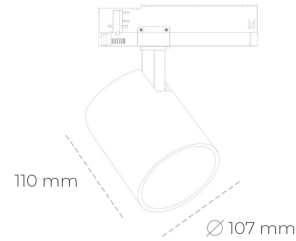

SPOTLIGHT LIDER A 940 21W 38° BLACK | ON/OFF

Article number: N004-K0002-RF940-H5-G38-ZE52_550-S1-###

LED	COB
Light colour	4000 [K]
CRI	90
Led chip flux	2658 [lm]
Luminous flux	2392 [lm]
System power	21 [W]
Luminaire Efficiency	114 [lm/W]
Beam angle	38°
Controller	ON/OFF
MacAdam	3 SDCM

Spotlight LED

Track mounted LED spotlight. Aluminium housing. Ceiling base installation possible. Available in white, black and grey. Any RAL palette colour available on enquiry. Reflector beams available: 15°, 23°, 38°, 45° and 60°. Maximum power is 31W.

LUMINAIRE

Weight	0,7 [kg]
Protection rating IP , IK , class	IP 20, IK 1,
Luminaire colour	BLACK
Cover	Plastic
Operating voltage	220-240V 50-60Hz

Note: All data are typical values. Tolerance of measurements +/-10% System features may change with product improvements due to technical advances.