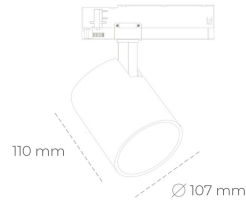

SPOTLIGHT LIDER A 940 19W 38° BLACK | ON/OFF

Article number: N004-K0002-RF940-H5-G38-ZE52_500-S1-###

LED	COB
Light colour	4000 [K]
CRI	90
Led chip flux	2416 [lm]
Luminous flux	2174 [lm]
System power	19 [W]
Luminaire Efficiency	114 [lm/W]
Beam angle	38°
Controller	ON/OFF
MacAdam	3 SDCM

Spotlight LED

Track mounted LED spotlight. Aluminium housing. Ceiling base installation possible. Available in white, black and grey. Any RAL palette colour available on enquiry. Reflector beams available: 15°, 23°, 38°, 45° and 60°. Maximum power is 31W.

LUMINAIRE

Weight	0.7 [kg]
Protection rating IP , IK , class	IP 20, IK 01,
Luminaire colour	BLACK
Cover	Plastic
Operating voltage	220-240V 50-60Hz

Note: All data are typical values. Tolerance of measurements +/-10%
System features may change with product improvements due to technical advances.