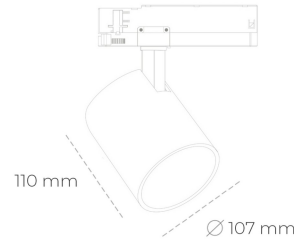

SPOTLIGHT LIDER A 940 27W 23° BLACK | ON/OFF

Article number: N004-K0002-RF940-H5-G23-ZE52_700-S1-###

LED	COB
Light colour	4000 [K]
CRI	90
Led chip flux	3383 [lm]
Luminous flux	3044 [lm]
System power	27 [W]
Luminaire Efficiency	113 [lm/W]
Beam angle	23°
Controller	ON/OFF
MacAdam	3 SDCM

Spotlight LED

Track mounted LED spotlight. Aluminium housing. Ceiling base installation possible. Available in white, black and grey. Any RAL palette colour available on enquiry. Reflector beams available: 15°, 23°, 38°, 45° and 60°. Maximum power is 31W.

LUMINAIRE

Weight	0,7 [kg]
Protection rating IP , IK , class	IP 20, IK 1,
Luminaire colour	BLACK
Cover	Plastic
Operating voltage	220-240V 50-60Hz

Note: All data are typical values. Tolerance of measurements +/-10% System features may change with product improvements due to technical advances.