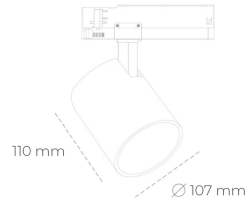

SPOTLIGHT LIDER A 940 23W 23° BLACK | ON/OFF

Article number: N004-K0002-RF940-H5-G23-ZE52_600-S1-###

LED	COB
Light colour	4000 [K]
CRI	90
Led chip flux	2899 [lm]
Luminous flux	2609 [lm]
System power	23 [W]
Luminaire Efficiency	113 [lm/W]
Beam angle	23°
Controller	ON/OFF
MacAdam	3 SDCM

Spotlight LED

Track mounted LED spotlight. Aluminium housing. Ceiling base installation possible. Available in white, black and grey. Any RAL palette colour available on enquiry. Reflector beams available: 15°, 23°, 38°, 45° and 60°. Maximum power is 31W.

LUMINAIRE

Weight	0.7 [kg]
Protection rating IP , IK , class	IP 20, IK 01,
Luminaire colour	BLACK
Cover	Plastic
Operating voltage	220-240V 50-60Hz

Note: All data are typical values. Tolerance of measurements +/-10%
System features may change with product improvements due to technical advances.