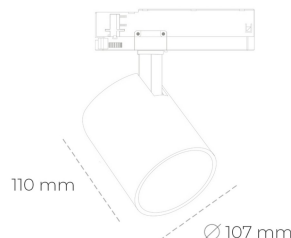

SPOTLIGHT LIDER A 940 21W 15° BLACK | ON/OFF

Article number: N004-K0002-RF940-H5-G15-ZE52_550-S1-###

LED	COB
Light colour	4000 [K]
CRI	90
Led chip flux	2658 [lm]
Luminous flux	2392 [lm]
System power	21 [W]
Luminaire Efficiency	114 [lm/W]
Beam angle	15°
Controller	ON/OFF
MacAdam	3 SDCM

Spotlight LED

Track mounted LED spotlight. Aluminium housing. Ceiling base installation possible. Available in white, black and grey. Any RAL palette colour available on enquiry. Reflector beams available: 15°, 23°, 38°, 45° and 60°. Maximum power is 31W.

LUMINAIRE

Weight	0,7 [kg]
Protection rating IP , IK , class	IP 20, IK 1,
Luminaire colour	BLACK
Cover	Plastic
Operating voltage	220-240V 50-60Hz

Note: All data are typical values. Tolerance of measurements +/-10% System features may change with product improvements due to technical advances.