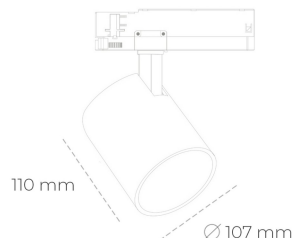

SPOTLIGHT LIDER A 940 14W 15° BLACK | ON/OFF

Article number: N004-K0002-RF940-H5-G15-ZE52_350-S1-###

LED	COB
Light colour	4000 [K]
CRI	90
Led chip flux	1691 [lm]
Luminous flux	1521 [lm]
System power	14 [W]
Luminaire Efficiency	109 [lm/W]
Beam angle	15°
Controller	ON/OFF
MacAdam	3 SDCM

Spotlight LED

Track mounted LED spotlight. Aluminium housing. Ceiling base installation possible. Available in white, black and grey. Any RAL palette colour available on enquiry. Reflector beams available: 15°, 23°, 38°, 45° and 60°. Maximum power is 31W.

LUMINAIRE

Weight	0,7 [kg]
Protection rating IP , IK , class	IP 20, IK 1,
Luminaire colour	BLACK
Cover	Plastic
Operating voltage	220-240V 50-60Hz

Note: All data are typical values. Tolerance of measurements +/-10% System features may change with product improvements due to technical advances.