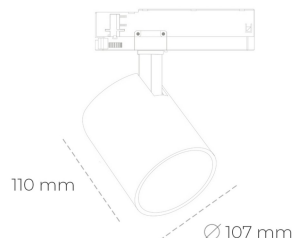

SPOTLIGHT LIDER A 930 10W 60° BLACK | ON/OFF

LED	COB
Light colour	3000 [K] |
CRI	90
Led chip flux	1152 [lm]
Luminous flux	1036 [lm]
System power	10 [W]
Luminaire Efficiency	104 [lm/W]
Beam angle	60°
Controller	ON/OFF
MacAdam	3 SDCM

Spotlight LED

Track mounted LED spotlight. Aluminium housing. Ceiling base installation possible. Available in white, black and grey. Any RAL palette colour available on enquiry. Reflector beams available: 15°, 23°, 38°, 45° and 60°. Maximum power is 31W.

LUMINAIRE

Weight	0,7 [kg]
Protection rating IP , IK , class	IP 20, IK 1,
Luminaire colour	BLACK
Cover	Plastic
Operating voltage	220-240V 50-60Hz

Note: All data are typical values. Tolerance of measurements +/-10% System features may change with product improvements due to technical advances.

OPTIONS

RAL colours on inquiry, honeycomb louver on inquiry , Casambi on inquiry, DALI on inquiry, Phase-cut dimming on inquiry.

Generated: 23.06.2024

+48 32 388 80 00

www.cora.pl
cora@cora.pl

Street: Ignatza Hakuby 18
41-914 Bytom, Polska