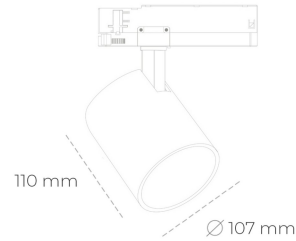

SPOTLIGHT LIDER A 930 10W 38° BLACK | ON/OFF

Article number: N004-K0002-RF930-H5-G38-ZE62_250-S1-###

LED	COB
Light colour	3000 [K]
CRI	90
Led chip flux	1152 [lm]
Luminous flux	1036 [lm]
System power	10 [W]
Luminaire Efficiency	104 [lm/W]
Beam angle	38°
Controller	ON/OFF
MacAdam	3 SDCM

Spotlight LED

Track mounted LED spotlight. Aluminium housing. Ceiling base installation possible. Available in white, black and grey. Any RAL palette colour available on enquiry. Reflector beams available: 15°, 23°, 38°, 45° and 60°. Maximum power is 31W.

LUMINAIRE

Weight	0,7 [kg]
Protection rating IP , IK , class	IP 20, IK 1,
Luminaire colour	BLACK
Cover	Plastic
Operating voltage	220-240V 50-60Hz

Note: All data are typical values. Tolerance of measurements +/-10% System features may change with product improvements due to technical advances.