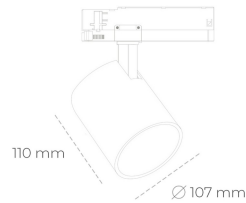

SPOTLIGHT LIDER A 930 31W 38° BLACK | ON/OFF

Article number: N004-K0002-RF930-H5-G38-ZE52_800-S1-###

LED	COB
Light colour	3000 [K]
CRI	90
Led chip flux	3688 [lm]
Luminous flux	3319 [lm]
System power	31 [W]
Luminaire Efficiency	107 [lm/W]
Beam angle	38°
Controller	ON/OFF
MacAdam	3 SDCM

Spotlight LED

Track mounted LED spotlight. Aluminium housing. Ceiling base installation possible. Available in white, black and grey. Any RAL palette colour available on enquiry. Reflector beams available: 15°, 23°, 38°, 45° and 60°. Maximum power is 31W.

LUMINAIRE

Weight	0.7 [kg]
Protection rating IP , IK , class	IP 20, IK 01,
Luminaire colour	BLACK
Cover	Plastic
Operating voltage	220-240V 50-60Hz

Note: All data are typical values. Tolerance of measurements +/-10%
System features may change with product improvements due to technical advances.