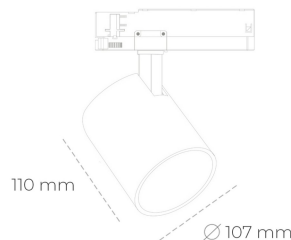

SPOTLIGHT LIDER A 930 14W 23° BLACK | ON/OFF

LED	COB
Light colour	3000 [K] |
CRI	90
Led chip flux	1613 [lm]
Luminous flux	1451 [lm]
System power	14 [W]
Luminaire Efficiency	104 [lm/W]
Beam angle	23°
Controller	ON/OFF
MacAdam	3 SDCM

Spotlight LED

Track mounted LED spotlight. Aluminium housing. Ceiling base installation possible. Available in white, black and grey. Any RAL palette colour available on enquiry. Reflector beams available: 15°, 23°, 38°, 45° and 60°. Maximum power is 31W.

LUMINAIRE

Weight	0,7 [kg]
Protection rating IP , IK , class	IP 20, IK 1,
Luminaire colour	BLACK
Cover	Plastic
Operating voltage	220-240V 50-60Hz

Note: All data are typical values. Tolerance of measurements +/-10% System features may change with product improvements due to technical advances.

OPTIONS

RAL colours on inquiry, honeycomb louver on inquiry , Casambi on inquiry, DALI on inquiry, Phase-cut dimming on inquiry.

Generated: 21.06.2024

+48 32 388 80 00

www.cora.pl
cora@cora.pl

Street: Ignatza Hakuby 18
41-914 Bytom, Polska