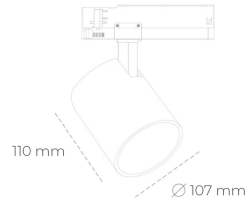

SPOTLIGHT LIDER A 930 31W 15° BLACK | ON/OFF

Article number: N004-K0002-RF930-H5-G15-ZE52_800-S1-###

LED	COB
Light colour	3000 [K]
CRI	90
Led chip flux	3688 [lm]
Luminous flux	3319 [lm]
System power	31 [W]
Luminaire Efficiency	107 [lm/W]
Beam angle	15°
Controller	ON/OFF
MacAdam	3 SDCM

Spotlight LED

Track mounted LED spotlight. Aluminium housing. Ceiling base installation possible. Available in white, black and grey. Any RAL palette colour available on enquiry. Reflector beams available: 15°, 23°, 38°, 45° and 60°. Maximum power is 31W.

LUMINAIRE

Weight	0.7 [kg]
Protection rating IP , IK , class	IP 20, IK 01,
Luminaire colour	BLACK
Cover	Plastic
Operating voltage	220-240V 50-60Hz

Note: All data are typical values. Tolerance of measurements +/-10%
System features may change with product improvements due to technical advances.