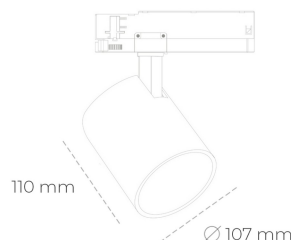

SPOTLIGHT LIDER A 930 23W 15° BLACK | ON/OFF

Article number: N004-K0002-RF930-H5-G15-ZE52_600-S1-###

LED	COB
Light colour	3000 [K]
CRI	90
Led chip flux	2767 [lm]
Luminous flux	2490 [lm]
System power	23 [W]
Luminaire Efficiency	108 [lm/W]
Beam angle	15°
Controller	ON/OFF
MacAdam	3 SDCM

Spotlight LED

Track mounted LED spotlight. Aluminium housing. Ceiling base installation possible. Available in white, black and grey. Any RAL palette colour available on enquiry. Reflector beams available: 15°, 23°, 38°, 45° and 60°. Maximum power is 31W.

LUMINAIRE

Weight	0,7 [kg]
Protection rating IP , IK , class	IP 20, IK 1,
Luminaire colour	BLACK
Cover	Plastic
Operating voltage	220-240V 50-60Hz

Note: All data are typical values. Tolerance of measurements +/-10% System features may change with product improvements due to technical advances.