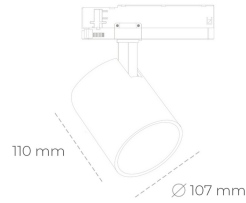

# SPOTLIGHT LIDER A 930 19W 15° BLACK | ON/OFF

Article number: N004-K0002-RF930-H5-G15-ZE52\_500-S1-###

LED	COB
Light colour	3000 [K]
CRI	90
Led chip flux	2305 [lm]
Luminous flux	2074 [lm]
System power	19 [W]
Luminaire Efficiency	109 [lm/W]
Beam angle	15°
Controller	ON/OFF
MacAdam	3 SDCM

### Spotlight LED

Track mounted LED spotlight. Aluminium housing. Ceiling base installation possible. Available in white, black and grey. Any RAL palette colour available on enquiry. Reflector beams available: 15°, 23°, 38°, 45° and 60°. Maximum power is 31W.

### LUMINAIRE

Weight	0.7 [kg]
Protection rating IP , IK , class	IP 20, IK 01,
Luminaire colour	BLACK
Cover	Plastic
Operating voltage	220-240V 50-60Hz

Note: All data are typical values. Tolerance of measurements +/-10%  
System features may change with product improvements due to technical advances.