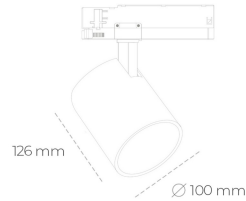

# SPOTLIGHT LIDER A 927 10W 60° BLACK | ON/OFF

Article number: N004-K0002-RF927-H5-G60-ZE62\_250-S1-###

LED	COB
Light colour	2700 [K]
CRI	80
Led chip flux	1111 [lm]
Luminous flux	999 [lm]
System power	10 [W]
Luminaire Efficiency	100 [lm/W]
Beam angle	60°
Controller	ON/OFF
MacAdam	3 SDCM

### Spotlight LED

Track mounted LED spotlight. Aluminium housing. Ceiling base installation possible. Available in white, black and grey. Any RAL palette colour available on enquiry. Reflector beams available: 15°, 23°, 38°, 45° and 60°. Maximum power is 31W.

### LUMINAIRE

Weight	0.7 [kg]
Protection rating IP , IK , class	IP 20, IK 01,
Luminaire colour	BLACK
Cover	Plastic
Operating voltage	220-240V 50-60Hz

Note: All data are typical values. Tolerance of measurements +/-10%  
System features may change with product improvements due to technical advances.