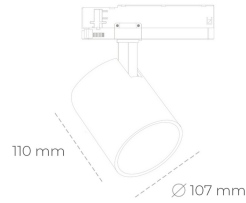

SPOTLIGHT LIDER A 927 31W 60° BLACK | ON/OFF

Article number: N004-K0002-RF927-H5-G60-ZE52_800-S1-###

LED	COB
Light colour	2700 [K]
CRI	80
Led chip flux	3555 [lm]
Luminous flux	3199 [lm]
System power	31 [W]
Luminaire Efficiency	103 [lm/W]
Beam angle	60°
Controller	ON/OFF
MacAdam	3 SDCM

Spotlight LED

Track mounted LED spotlight. Aluminium housing. Ceiling base installation possible. Available in white, black and grey. Any RAL palette colour available on enquiry. Reflector beams available: 15°, 23°, 38°, 45° and 60°. Maximum power is 31W.

LUMINAIRE

Weight	0.7 [kg]
Protection rating IP , IK , class	IP 20, IK 01,
Luminaire colour	BLACK
Cover	Plastic
Operating voltage	220-240V 50-60Hz

Note: All data are typical values. Tolerance of measurements +/-10%
System features may change with product improvements due to technical advances.