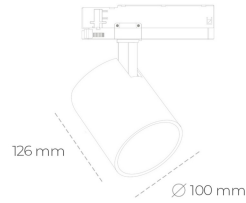

# SPOTLIGHT LIDER A 927 10W 45° BLACK | ON/OFF

Article number: N004-K0002-RF927-H5-G45-ZE62\_250-S1-###

LED	COB
Light colour	2700 [K]
CRI	80
Led chip flux	1111 [lm]
Luminous flux	999 [lm]
System power	10 [W]
Luminaire Efficiency	100 [lm/W]
Beam angle	45°
Controller	ON/OFF
MacAdam	3 SDCM

### Spotlight LED

Track mounted LED spotlight. Aluminium housing. Ceiling base installation possible. Available in white, black and grey. Any RAL palette colour available on enquiry. Reflector beams available: 15°, 23°, 38°, 45° and 60°. Maximum power is 31W.

### LUMINAIRE

Weight	0.7 [kg]
Protection rating IP , IK , class	IP 20, IK 01,
Luminaire colour	BLACK
Cover	Plastic
Operating voltage	220-240V 50-60Hz

Note: All data are typical values. Tolerance of measurements +/-10%  
System features may change with product improvements due to technical advances.