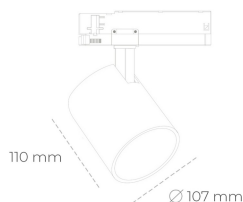

# SPOTLIGHT LIDER A 927 25W 38° BLACK | ON/OFF

Article number: N004-K0002-RF927-H5-G38-ZE52\_650-S1-###

LED	COB
Light colour	2700 [K]
CRI	80
Led chip flux	2888 [lm]
Luminous flux	2599 [lm]
System power	25 [W]
Luminaire Efficiency	104 [lm/W]
Beam angle	38°
Controller	ON/OFF
MacAdam	3 SDCM

### Spotlight LED

Track mounted LED spotlight. Aluminium housing. Ceiling base installation possible. Available in white, black and grey. Any RAL palette colour available on enquiry. Reflector beams available: 15°, 23°, 38°, 45° and 60°. Maximum power is 31W.

### LUMINAIRE

Weight	0.7 [kg]
Protection rating IP , IK , class	IP 20, IK 01,
Luminaire colour	BLACK
Cover	Plastic
Operating voltage	220-240V 50-60Hz

Note: All data are typical values. Tolerance of measurements +/-10%  
System features may change with product improvements due to technical advances.