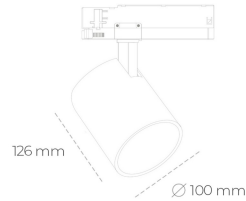

SPOTLIGHT LIDER A 927 27W 23° BLACK | ON/OFF

Article number: N004-K0002-RF927-H5-G23-ZE52_700-S1-###

LED	COB
Light colour	2700 [K]
CRI	80
Led chip flux	3111 [lm]
Luminous flux	2799 [lm]
System power	27 [W]
Luminaire Efficiency	104 [lm/W]
Beam angle	23°
Controller	ON/OFF
MacAdam	3 SDCM

Spotlight LED

Track mounted LED spotlight. Aluminium housing. Ceiling base installation possible. Available in white, black and grey. Any RAL palette colour available on enquiry. Reflector beams available: 15°, 23°, 38°, 45° and 60°. Maximum power is 31W.

LUMINAIRE

Weight	0.7 [kg]
Protection rating IP , IK , class	IP 20, IK 01,
Luminaire colour	BLACK
Cover	Plastic
Operating voltage	220-240V 50-60Hz

Note: All data are typical values. Tolerance of measurements +/-10%
System features may change with product improvements due to technical advances.