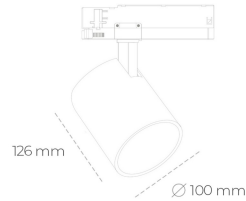

SPOTLIGHT LIDER A 927 23W 23° BLACK | ON/OFF

Article number: N004-K0002-RF927-H5-G23-ZE52_600-S1-###

LED	COB
Light colour	2700 [K]
CRI	80
Led chip flux	2667 [lm]
Luminous flux	2400 [lm]
System power	23 [W]
Luminaire Efficiency	104 [lm/W]
Beam angle	23°
Controller	ON/OFF
MacAdam	3 SDCM

Spotlight LED

Track mounted LED spotlight. Aluminium housing. Ceiling base installation possible. Available in white, black and grey. Any RAL palette colour available on enquiry. Reflector beams available: 15°, 23°, 38°, 45° and 60°. Maximum power is 31W.

LUMINAIRE

Weight	0.7 [kg]
Protection rating IP , IK , class	IP 20, IK 01,
Luminaire colour	BLACK
Cover	Plastic
Operating voltage	220-240V 50-60Hz

Note: All data are typical values. Tolerance of measurements +/-10%
System features may change with product improvements due to technical advances.