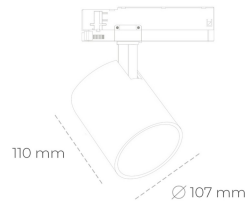

SPOTLIGHT LIDER A 927 21W 15° BLACK | ON/OFF

Article number: N004-K0002-RF927-H5-G15-ZE52_550-S1-###

LED	COB
Light colour	2700 [K]
CRI	80
Led chip flux	2444 [lm]
Luminous flux	2199 [lm]
System power	21 [W]
Luminaire Efficiency	105 [lm/W]
Beam angle	15°
Controller	ON/OFF
MacAdam	3 SDCM

Spotlight LED

Track mounted LED spotlight. Aluminium housing. Ceiling base installation possible. Available in white, black and grey. Any RAL palette colour available on enquiry. Reflector beams available: 15°, 23°, 38°, 45° and 60°. Maximum power is 31W.

LUMINAIRE

Weight	0.7 [kg]
Protection rating IP , IK , class	IP 20, IK 01,
Luminaire colour	BLACK
Cover	Plastic
Operating voltage	220-240V 50-60Hz

Note: All data are typical values. Tolerance of measurements +/-10%
System features may change with product improvements due to technical advances.