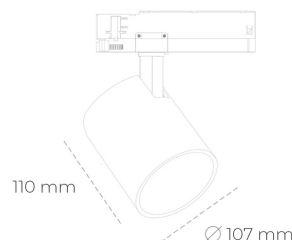

SPOTLIGHT LIDER A 850 27W 60° BLACK | ON/OFF

Article number: N004-K0002-RF850-H5-G60-ZE52_700-S1-###

LED	COB
Light colour	5000 [K]
CRI	80
Led chip flux	4053 [lm]
Luminous flux	3647 [lm]
System power	27 [W]
Luminaire Efficiency	135 [lm/W]
Beam angle	60°
Controller	ON/OFF
MacAdam	3 SDCM

Spotlight LED

Track mounted LED spotlight. Aluminium housing. Ceiling base installation possible. Available in white, black and grey. Any RAL palette colour available on enquiry. Reflector beams available: 15°, 23°, 38°, 45° and 60°. Maximum power is 31W.

LUMINAIRE

Weight	0,7 [kg]
Protection rating IP , IK , class	IP 20, IK 1,
Luminaire colour	BLACK
Cover	Plastic
Operating voltage	220-240V 50-60Hz

Note: All data are typical values. Tolerance of measurements +/-10% System features may change with product improvements due to technical advances.