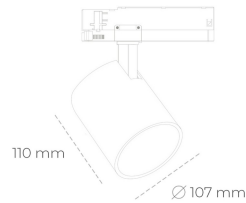

SPOTLIGHT LIDER A 850 23W 60° BLACK | ON/OFF

Article number: N004-K0002-RF850-H5-G60-ZE52_600-S1-###

LED	COB
Light colour	5000 [K]
CRI	80
Led chip flux	3475 [lm]
Luminous flux	3127 [lm]
System power	23 [W]
Luminaire Efficiency	136 [lm/W]
Beam angle	60°
Controller	ON/OFF
MacAdam	3 SDCM

Spotlight LED

Track mounted LED spotlight. Aluminium housing. Ceiling base installation possible. Available in white, black and grey. Any RAL palette colour available on enquiry. Reflector beams available: 15°, 23°, 38°, 45° and 60°. Maximum power is 31W.

LUMINAIRE

Weight	0.7 [kg]
Protection rating IP , IK , class	IP 20, IK 01,
Luminaire colour	BLACK
Cover	Plastic
Operating voltage	220-240V 50-60Hz

Note: All data are typical values. Tolerance of measurements +/-10%
System features may change with product improvements due to technical advances.