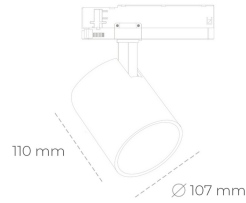

SPOTLIGHT LIDER A 850 19W 60° BLACK | ON/OFF

Article number: N004-K0002-RF850-H5-G60-ZE52_500-S1-###

LED	COB
Light colour	5000 [K]
CRI	80
Led chip flux	2895 [lm]
Luminous flux	2605 [lm]
System power	19 [W]
Luminaire Efficiency	137 [lm/W]
Beam angle	60°
Controller	ON/OFF
MacAdam	3 SDCM

Spotlight LED

Track mounted LED spotlight. Aluminium housing. Ceiling base installation possible. Available in white, black and grey. Any RAL palette colour available on enquiry. Reflector beams available: 15°, 23°, 38°, 45° and 60°. Maximum power is 31W.

LUMINAIRE

Weight	0.7 [kg]
Protection rating IP , IK , class	IP 20, IK 01,
Luminaire colour	BLACK
Cover	Plastic
Operating voltage	220-240V 50-60Hz

Note: All data are typical values. Tolerance of measurements +/-10%
System features may change with product improvements due to technical advances.